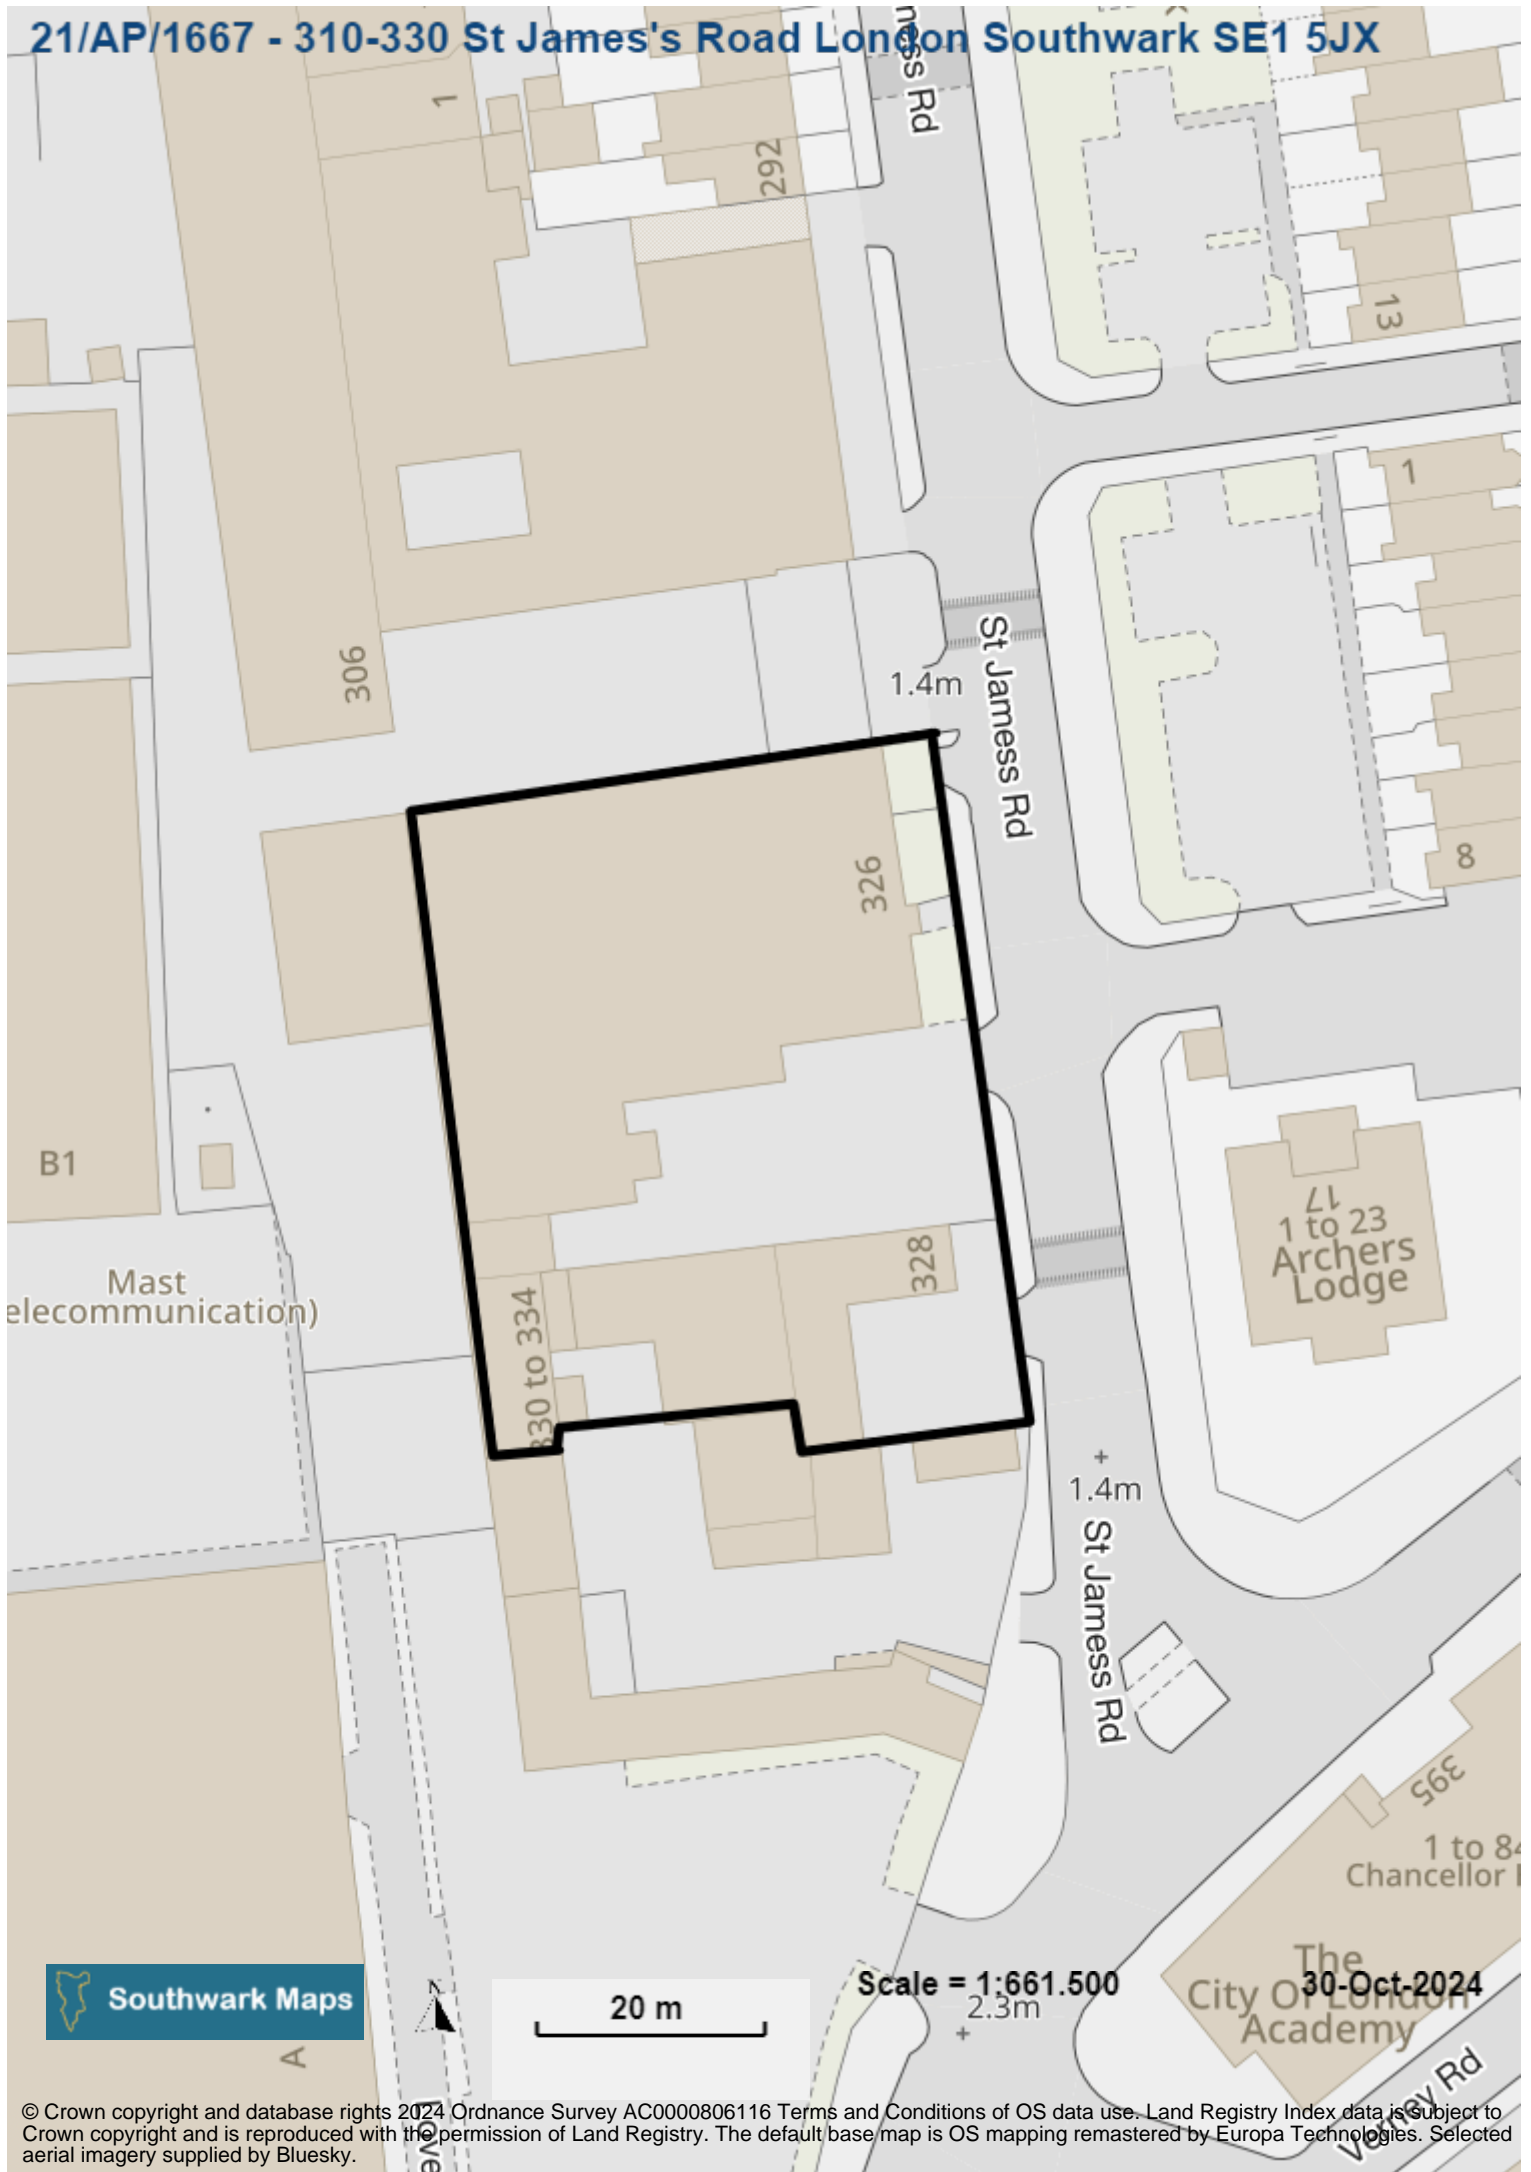

21/AP/1667 - 310-330 St James's Road London Southwark SE1 5JX

Southwark Maps

20 m

Scale = 1:661.500

30-Oct-2024